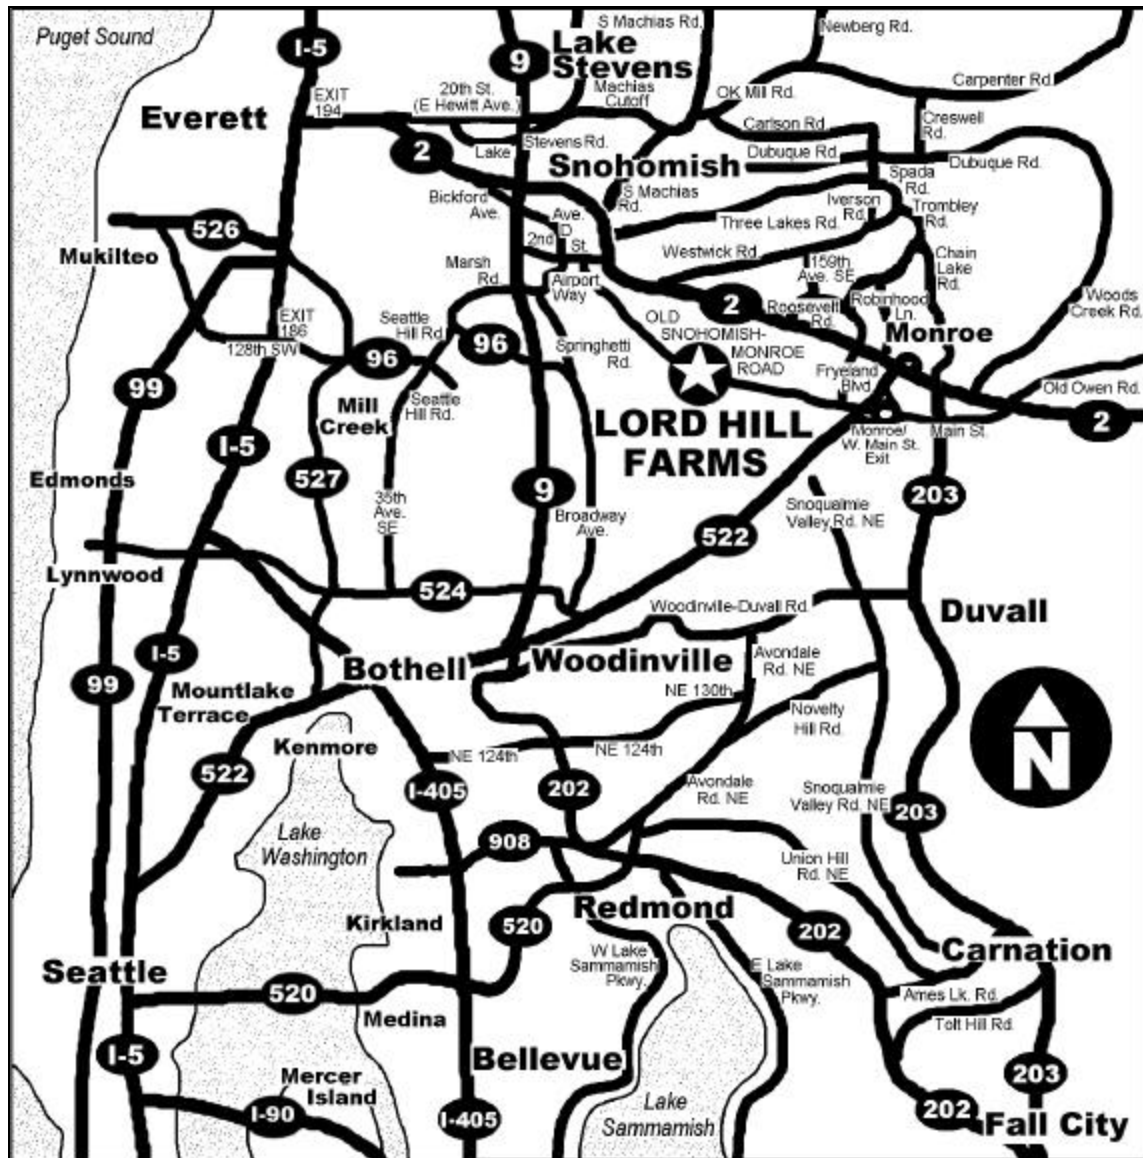

# Lord Hill Farms Map and Directions

12525 Old Snohomish-Monroe Road - Snohomish, WA 98290 - 360.568.1780

## FROM THE SOUTH:

Take 405 North to Exit 23 (Woodinville/Wenatchee) to Hwy 522 East. Head East for 11.5 miles to the Monroe/West Main Street Exit. Follow the roundabout and go under the overpass. Continue West past the gas station for approximately 3 miles. Lord Hill Farms will be on the right.

## FROM THE NORTH:

Take I-5 South to Exit 194 (Hwy 2 East/Wenatchee). Take the 88th Street SE Exit to Snohomish. Turn right on 92nd Street towards Snohomish (turns into 2nd St.). Follow through the first light and turn left on Lincoln Avenue, which becomes Old Snohomish-Monroe Road (First Heritage Bank is on the corner). Follow for approximately 3 miles and Lord Hill Farms will be on the left.